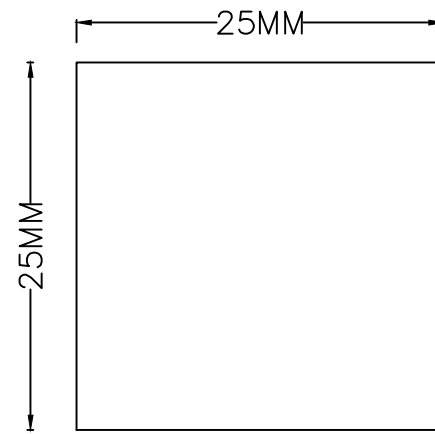

SIGNPOST (Dimensions in metres)

HOLLOW TUBE SECTION DETAILS

Signpost plate colour is white. Text colour is white with blue background

REVISIONS DESCRIPTION

NO.	DESCRIPTION

REFERENCE DRAWINGS

DRG. No.	DESCRIPTION
01	signpost

MINISTRY OF WATER AND SANITATION
 TANATHI WATER SERVICES BOARD

Scale: As shown
 FIGURED DIMENSIONS ONLY TO BE TAKEN FROM THIS DRAWING

SURVEYED BY	
DIGITIZED BY	
CHECKED BY	
DESIGNED BY	G.K DATE: Jan 2018
CHECKED BY	D.O.M DATE: Jan 2018